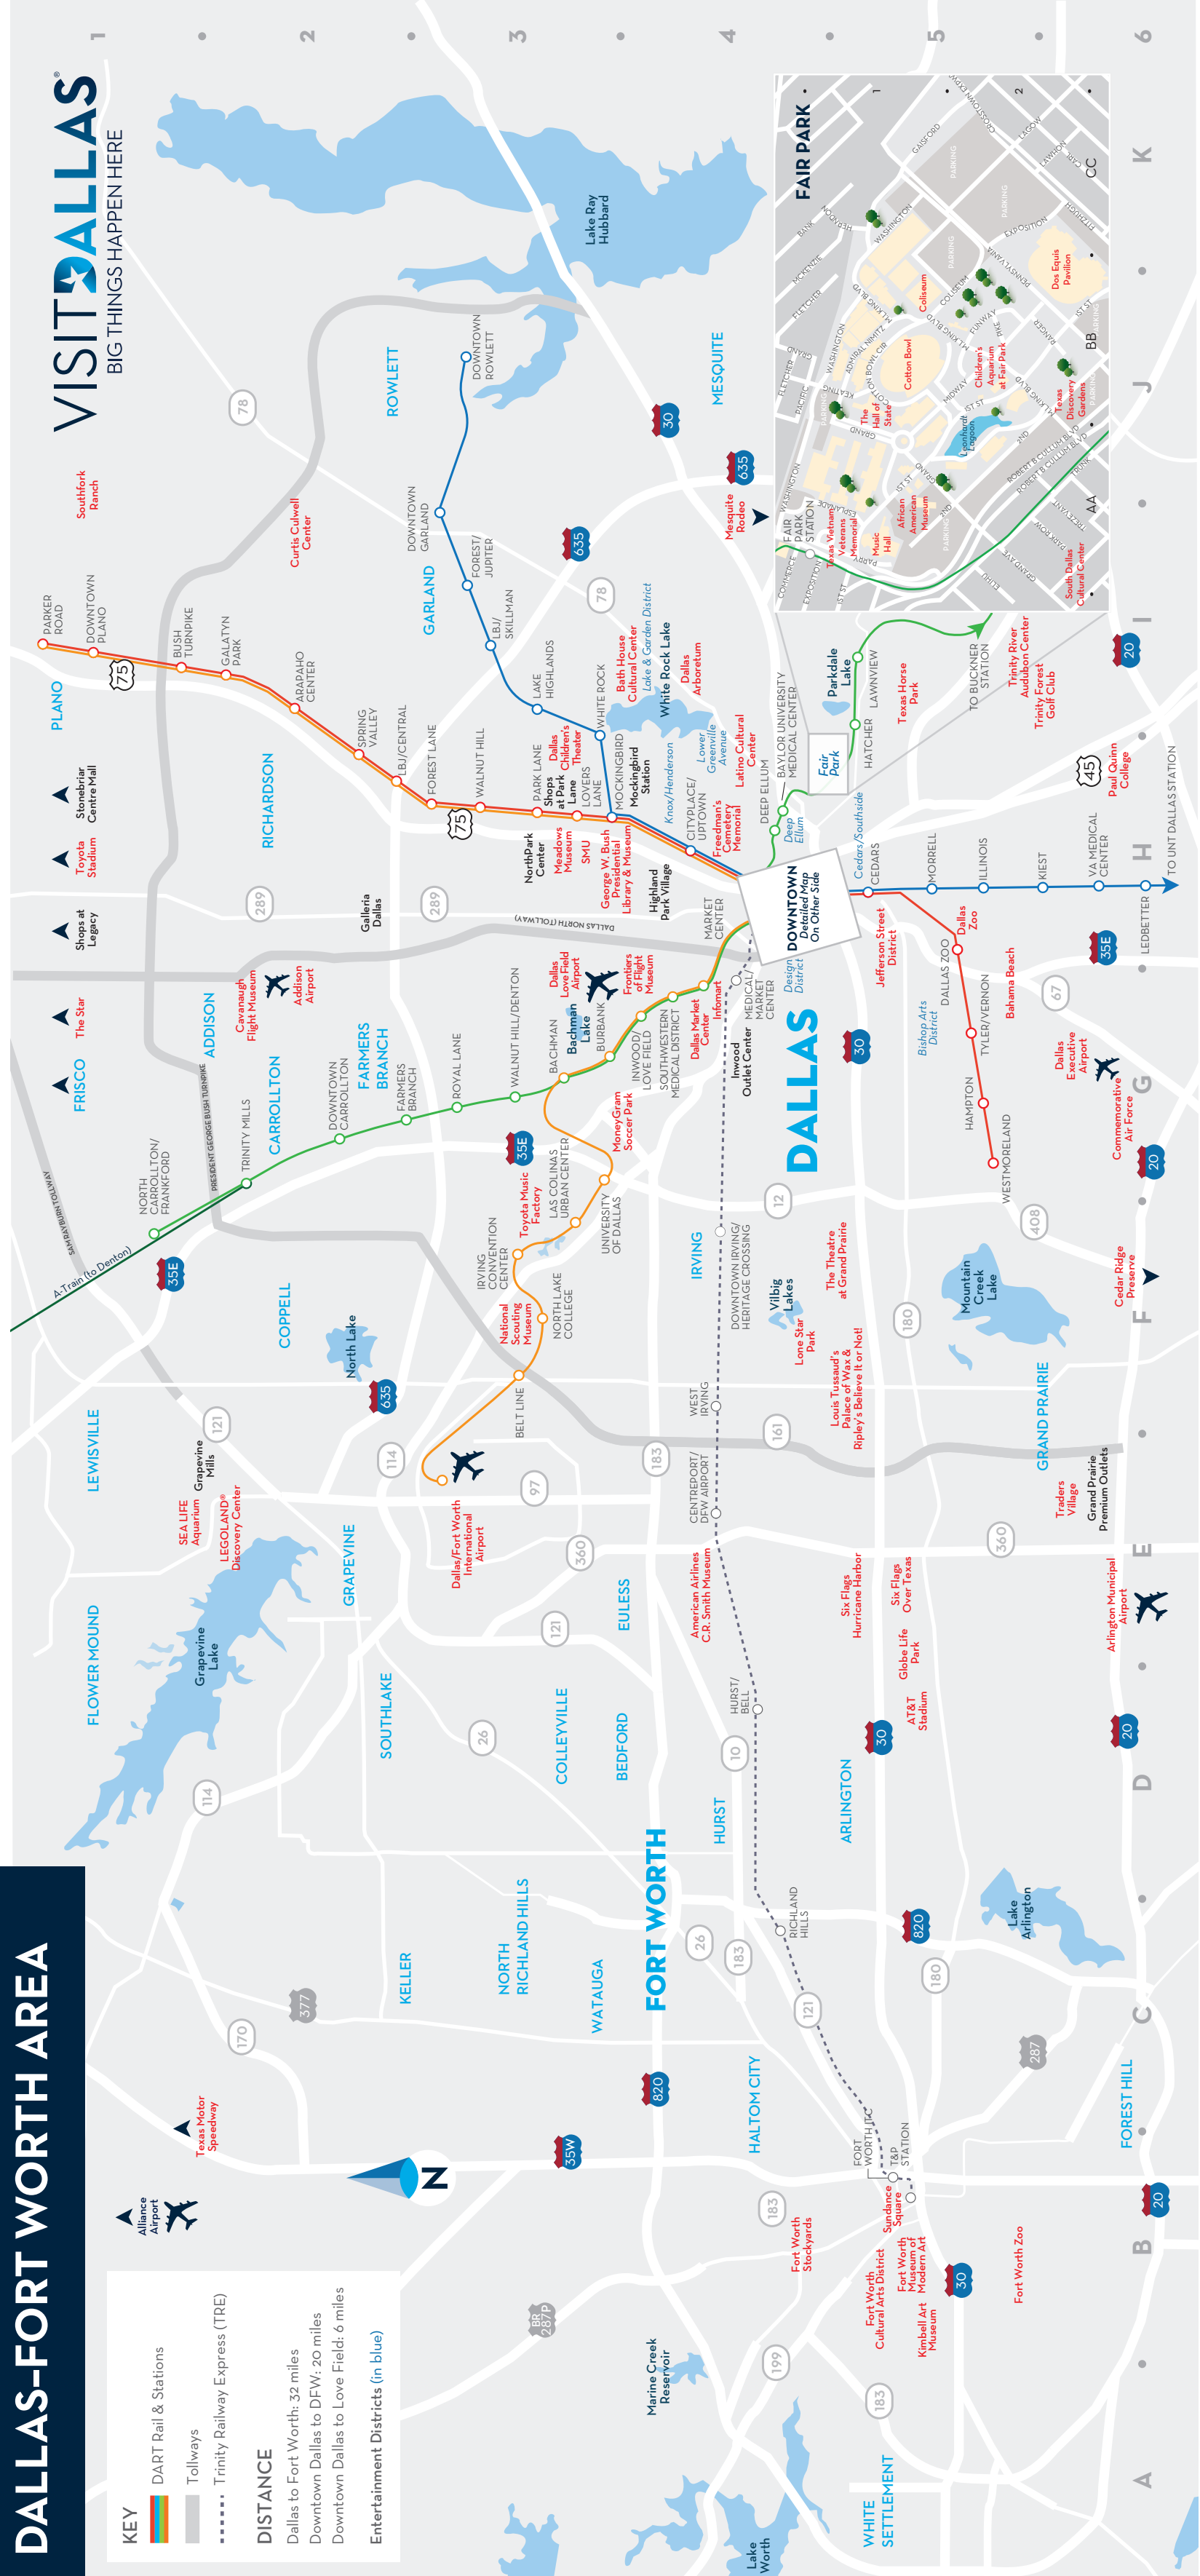

DALLAS-FORT WORTH AREA

VISIT DALLAS
BIG THINGS HAPPEN HERE

KEY

- DART Rail & Stations
- Tollways
- Trinity Railway Express (TRE)

DISTANCE

- Dallas to Fort Worth: 32 miles
- Downtown Dallas to DFW: 20 miles
- Downtown Dallas to Love Field: 6 miles