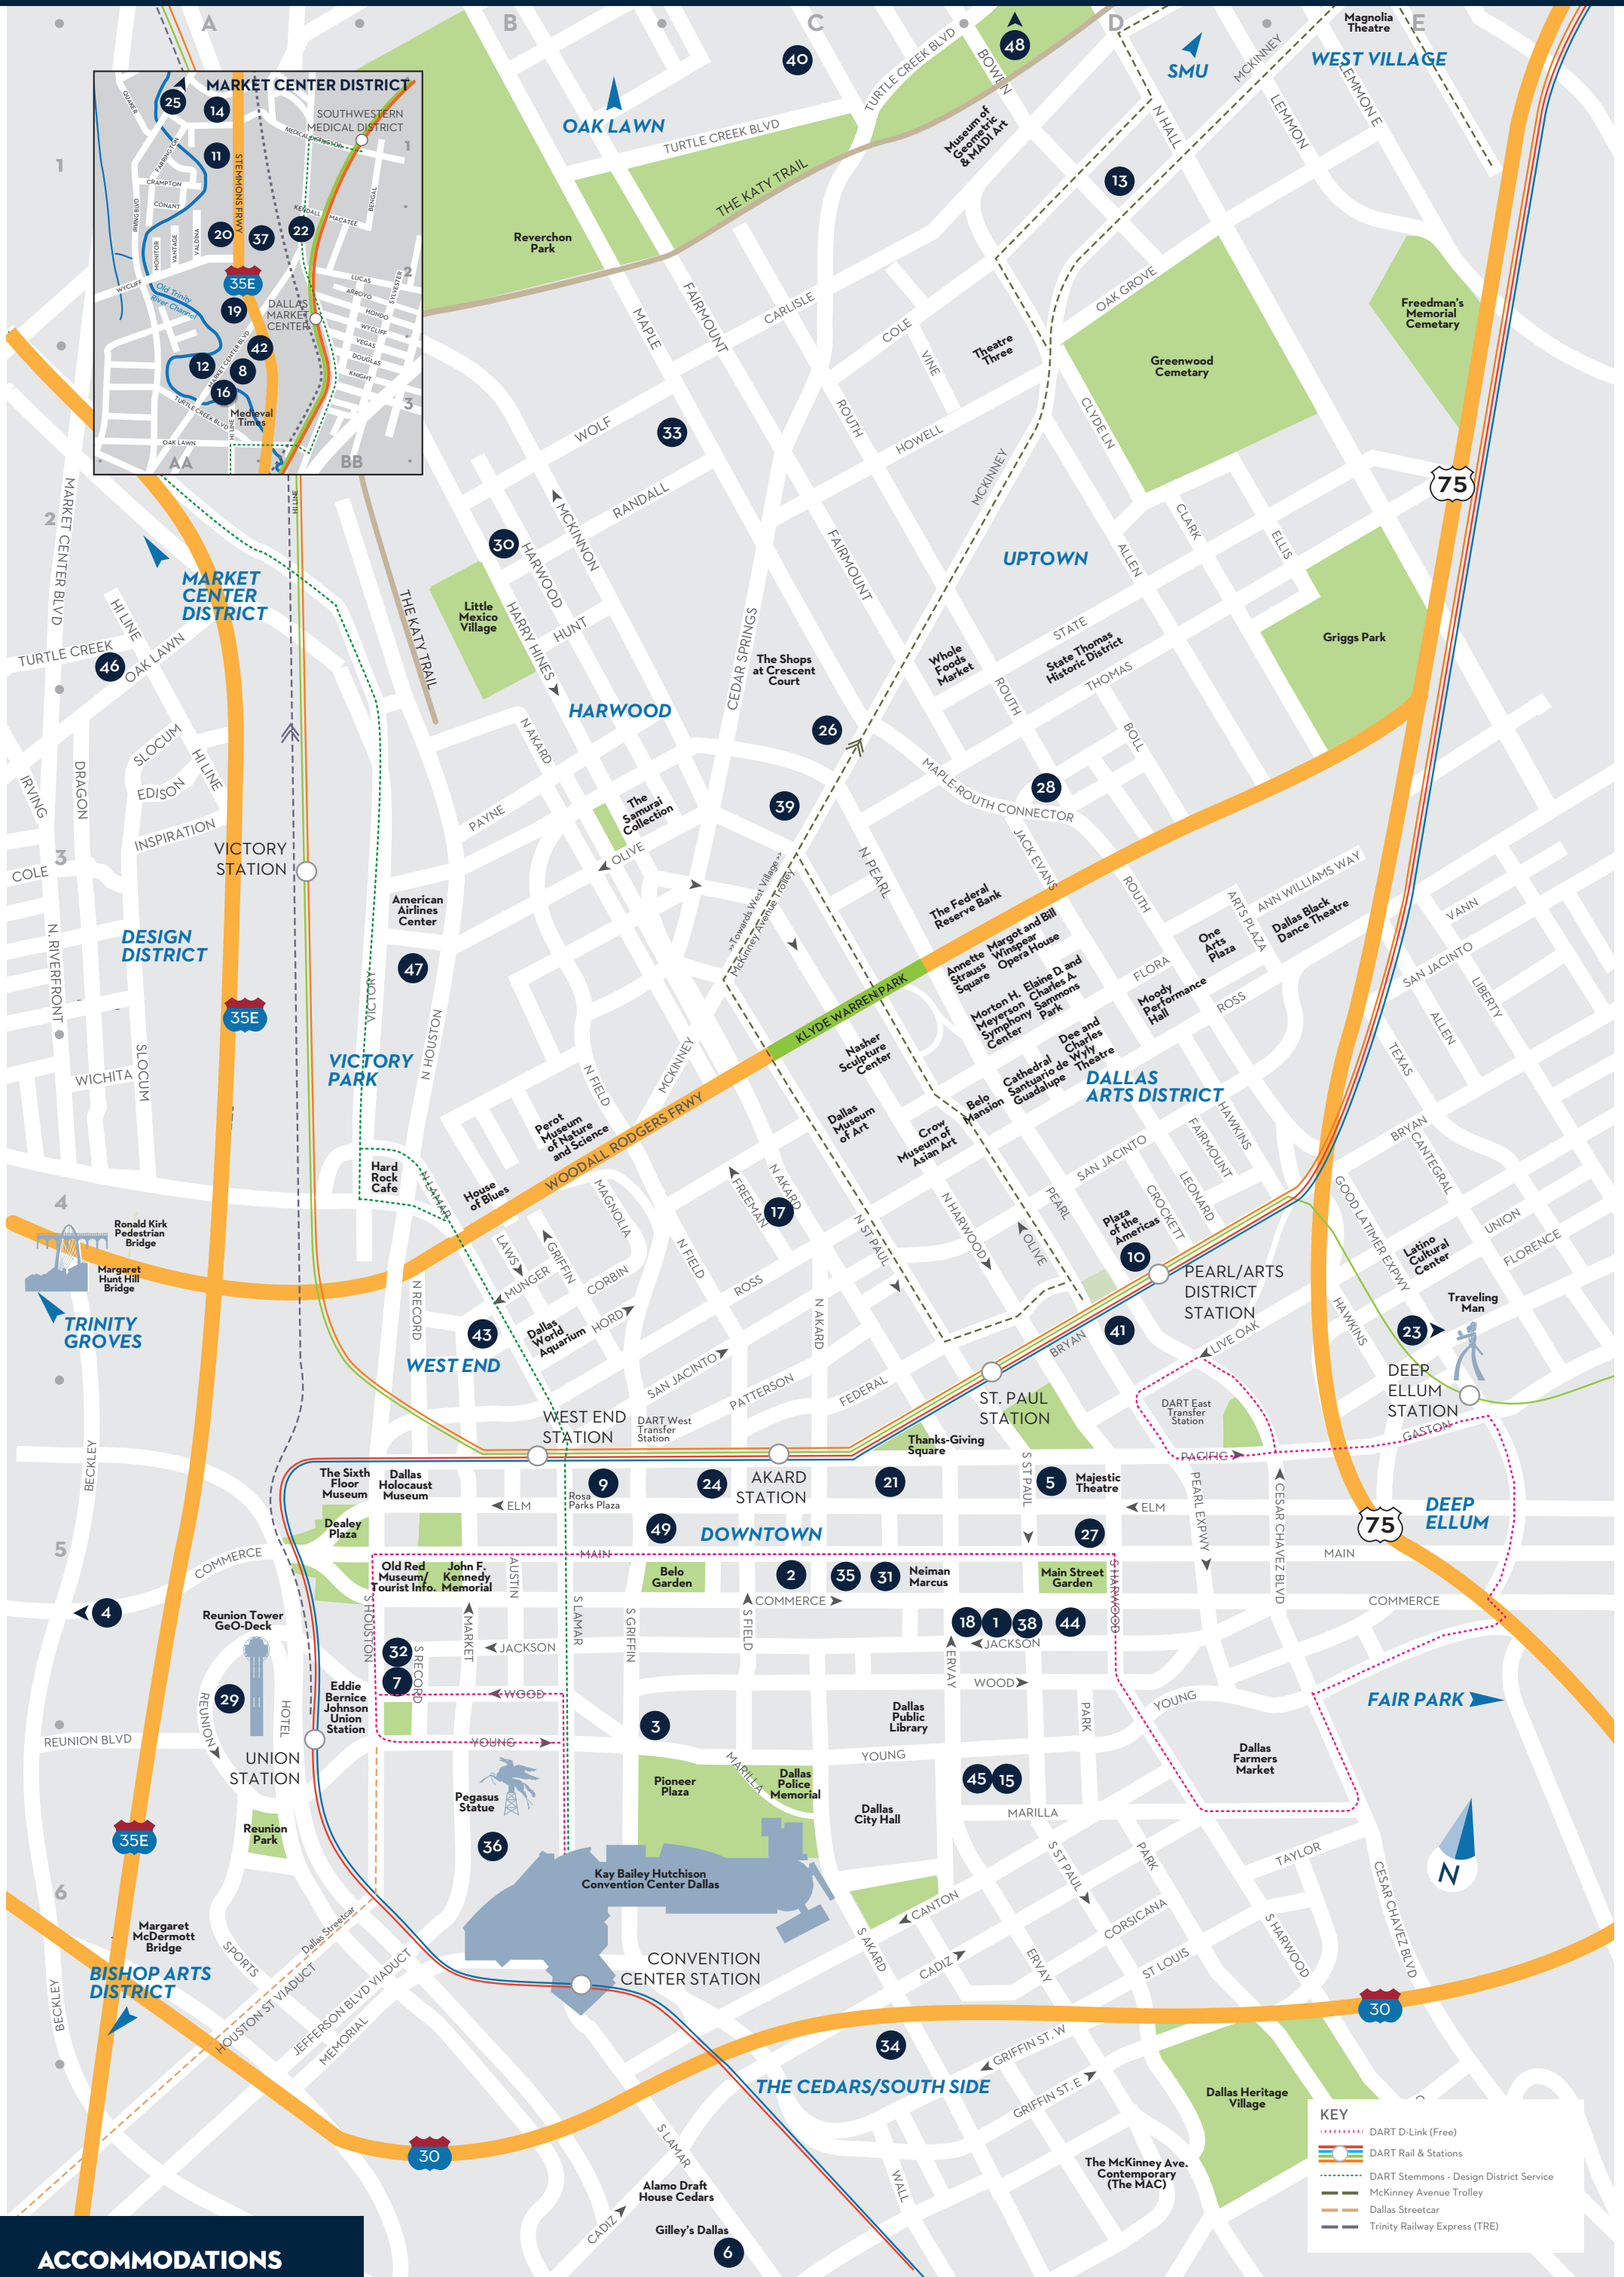

DOWNTOWN DALLAS & SURROUNDING AREA

ACCOMMODATIONS

1 AC by Marriott Dallas Downtown	D5	14 Embassy Suites Dallas Market Center	AA1	27 Hotel Indigo	D5	40 Rosewood Mansion on Turtle Creek	C1
2 The Adolphus, Autograph Collection	C5	15 Fairfield Inn and Suites	D6	28 Hotel ZaZa Dallas	D3	41 Sheraton Dallas	D4
3 Aloft Dallas Downtown Hotel	C6	16 Fairfield Inn and Suites Market Center	AA3	29 Hyatt Regency Dallas at Reunion	A5	42 Sheraton Suites Market Center	AA3
4 Belmont Hotel	A5	17 Fairmont Hotel Dallas	C4	30 Hyatt House - Dallas Uptown	B2	43 Springhill Suites by Marriott Downtown	B4
5 Cambria Dallas Downtown	D5	18 Hampton Inn & Suites Dallas	D5	31 The Joule, Dallas	C5	44 The Statler Hotel	D5
6 CANVAS Hotel Dallas	C7	19 Hilton Anatole Hotel	AA2	32 LaQuinta Inn & Suites Downtown	B5	45 TownePlace Suites	D5
7 Courtyard by Marriott Downtown	B5	20 Hilton Garden Inn Dallas Market Center	AA2	33 Le Meridien Dallas, the Stoneleigh	C2	46 Virgin Hotel (2019)	A2
8 Courtyard by Marriott Market Center	AA3	21 Hilton Garden Inn Downtown	C5	34 Lorenzo Hotel	C6	47 W Dallas Victory	B3
9 Crowne Plaza Dallas Downtown	B5	22 Holiday Inn Dallas Market Center	BB2	35 Magnolia Hotel	C5	48 Warwick Melrose Hotel Dallas	D1
10 Dallas Marriott City Center	D4	23 Home2 Suites	E4	36 Omni Dallas Hotel (Connected to KBHCCD)	B6	49 The Westin Dallas Downtown	C5
11 Dallas Marriott Suites Market Center	AA1	24 Homewood Suites Dallas Downtown	C5	37 Renaissance Dallas Hotel	AA2		
12 Doubletree Hotel Dallas Market Center	AA3	25 Homewood Suites Dallas Market Center	AA1	38 Residence Inn by Marriott Dallas Downtown	D5		
13 Dream Hotel Dallas (2019)	D1	26 Hotel Crescent Court	C3	39 The Ritz-Carlton, Dallas	C3